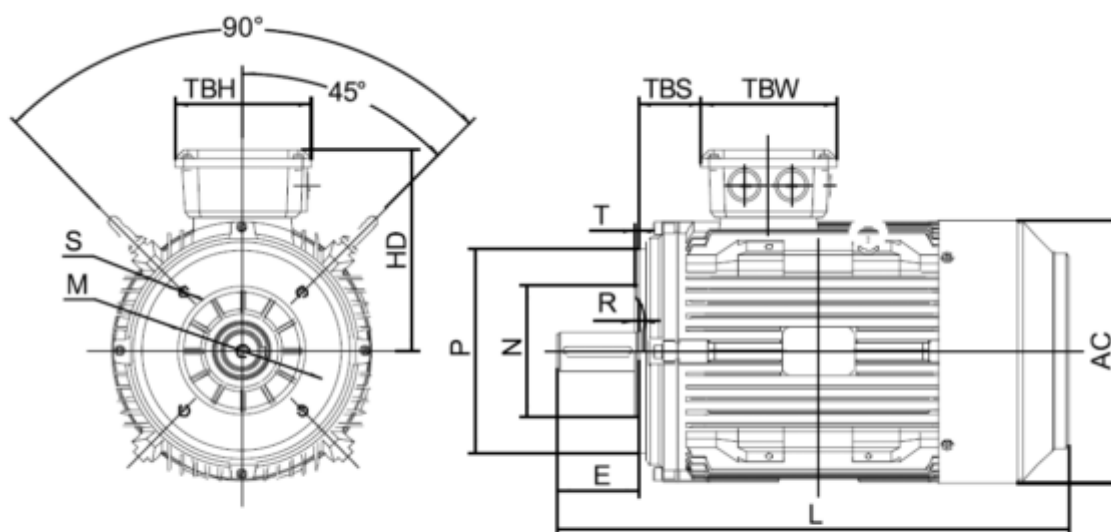

Data Sheet

Article number: 250301100225

Description: Kleedrive T3C 160M1-2 11.0KW 2800 rpm
3x400/690V 50HZ IP55 B14 Eff=91,2%

Measures

AA = 316	K = Ø15	TBW = 162
AC = Ø313	L = 605	
AD = 404	M = 215	
D = Ø42	N = 180	
E = 110	P = 250	
F = 12	S = 5	
G = 37	TBH = 187	
HD = 244	TBS = 91	