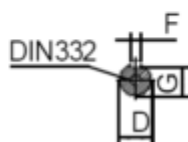

Data Sheet

Article number: 250301100225

Description: Kleedrive T3C 160M1-2 11.0KW 2800 rpm
3x400/690V 50HZ IP55 B14 Eff=91,2%

Measures

AA = 316	K = Ø15	TBW = 162
AC = Ø313	L = 605	
AD = 404	M = 215	
D = Ø42	N = 180	
E = 110	P = 250	
F = 12	S = 5	
G = 37	TBH = 187	
HD = 244	TBS = 91	